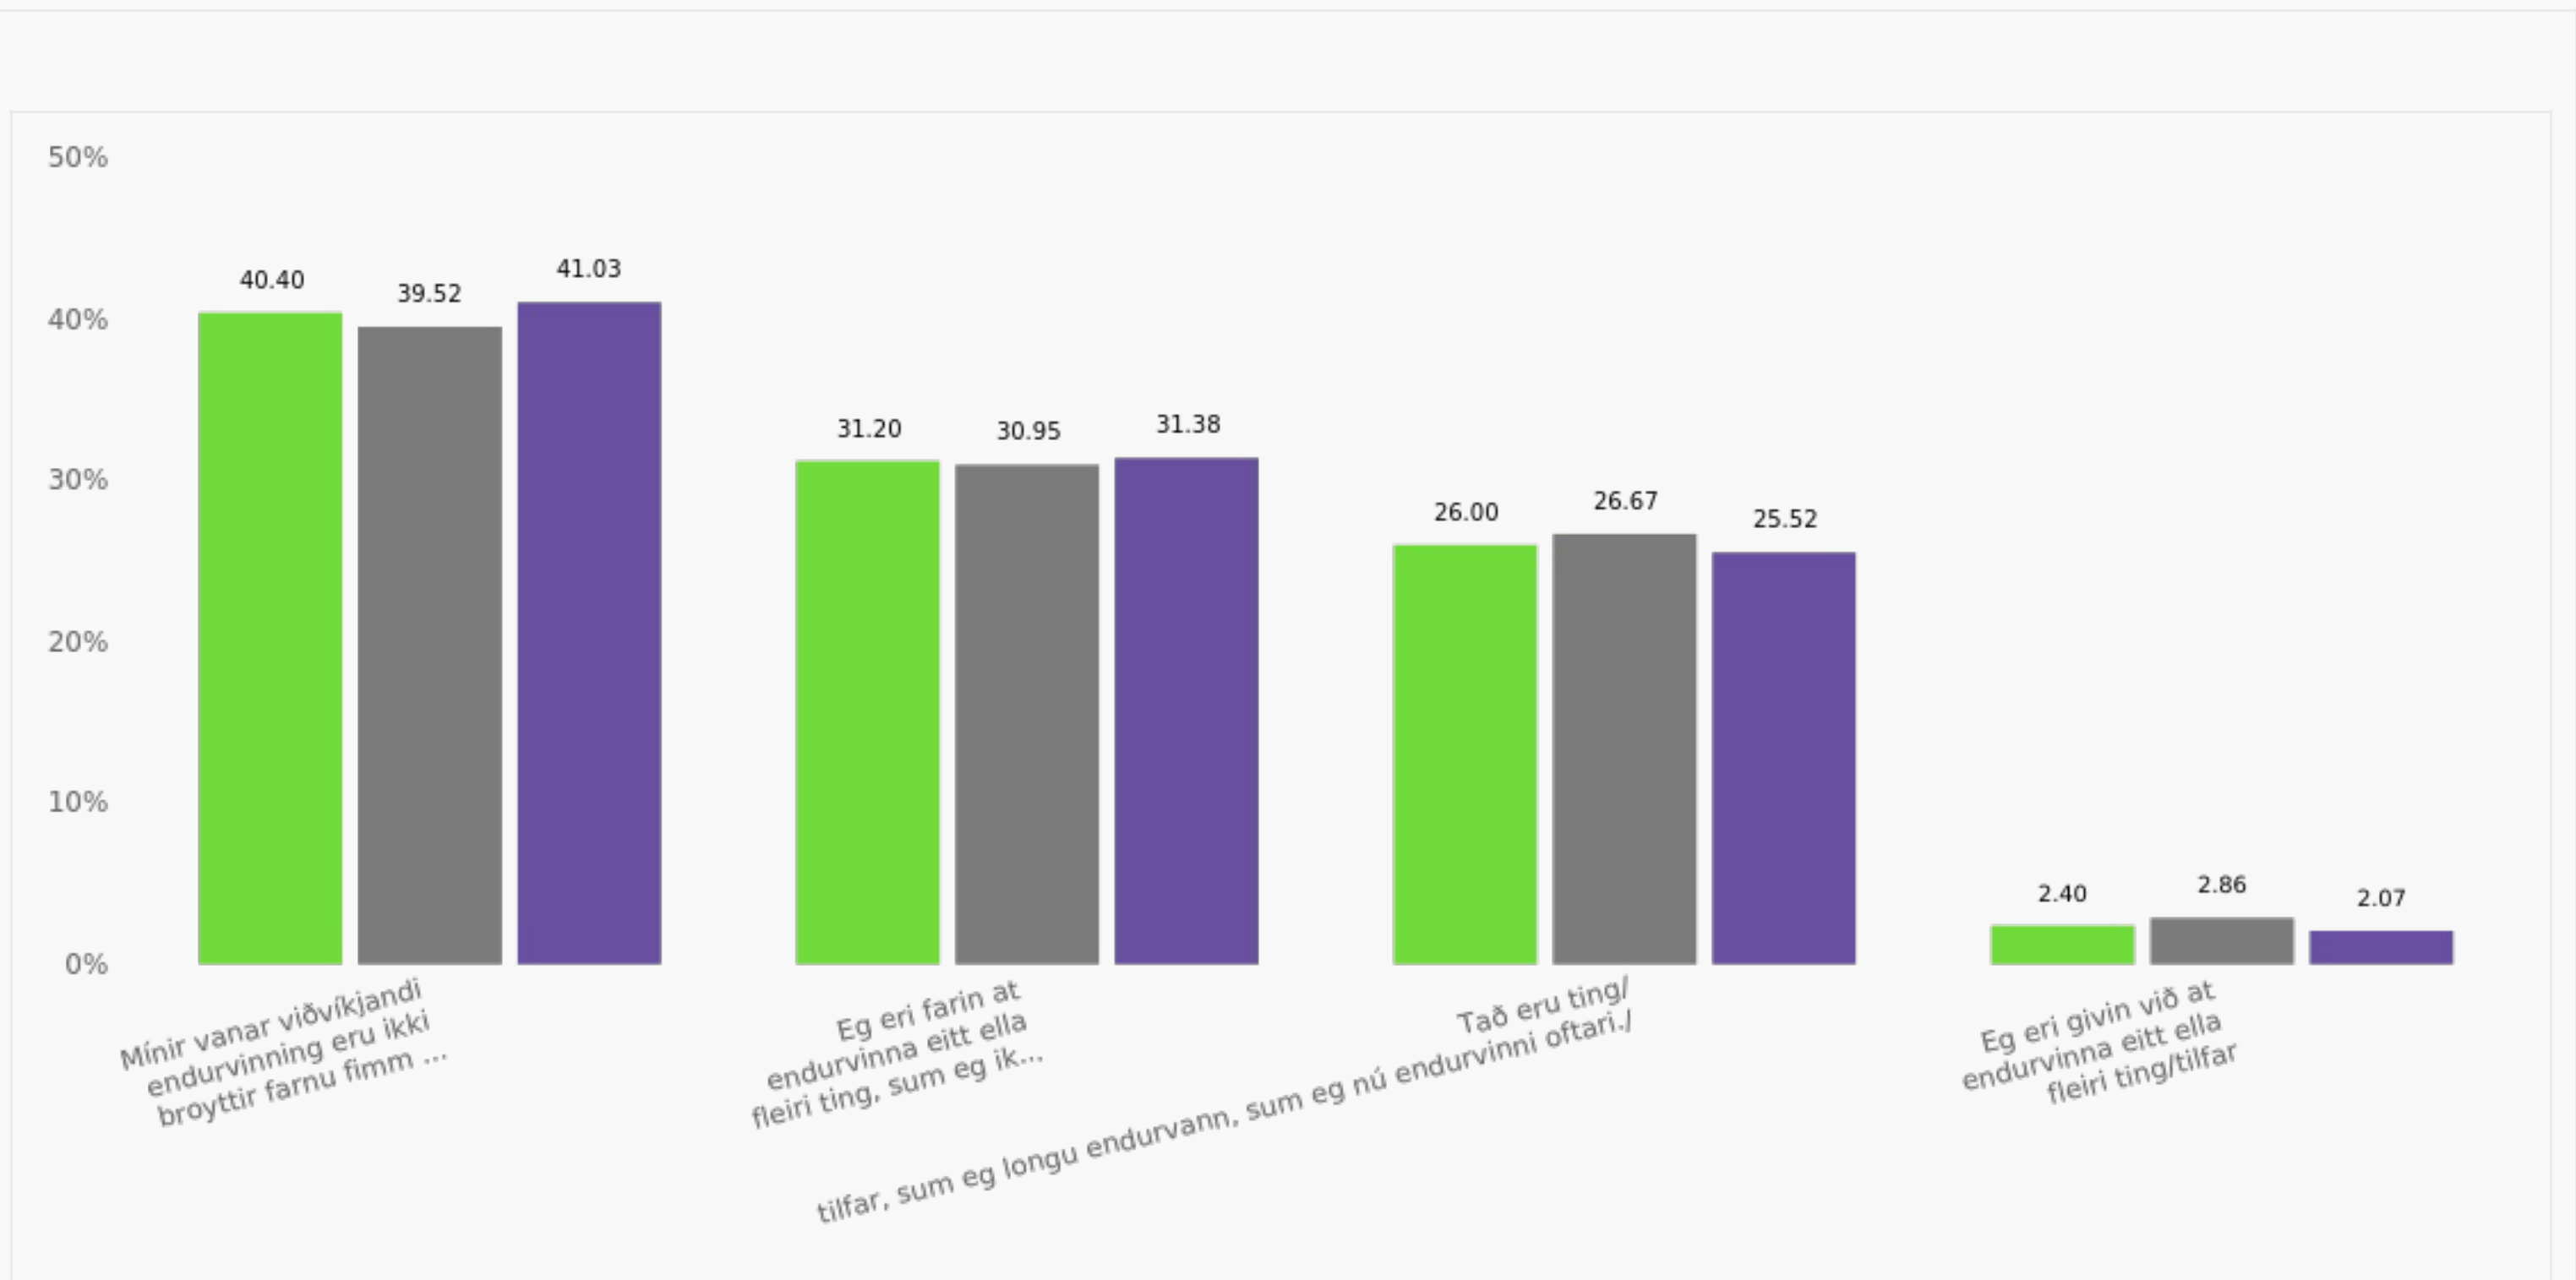

Hvat passar best um teg tey farnu 5 árin?

● Everybody (500)

● Tórshav... (210)

● Restin ... (290)

Response Category	Everybody (500)	Tórshav... (210)	Restin ... (290)
Mínir vanar viðvíkjandi endurvinning eru ikki broyttir farnu fimm árin.	40.40%	39.52%	41.03%
Eg eri farin at endurvinna eitt ella fleiri ting, sum eg ikki endurvann fyrr.	31.20%	30.95%	31.38%
Tað eru ting/tilfar, sum eg longu endurvann, sum eg nú endurvinni oftari.	26.00%	26.67%	25.52%
Eg eri givin við at endurvinna eitt ella fleiri ting/tilfar	2.40%	2.86%	2.07%