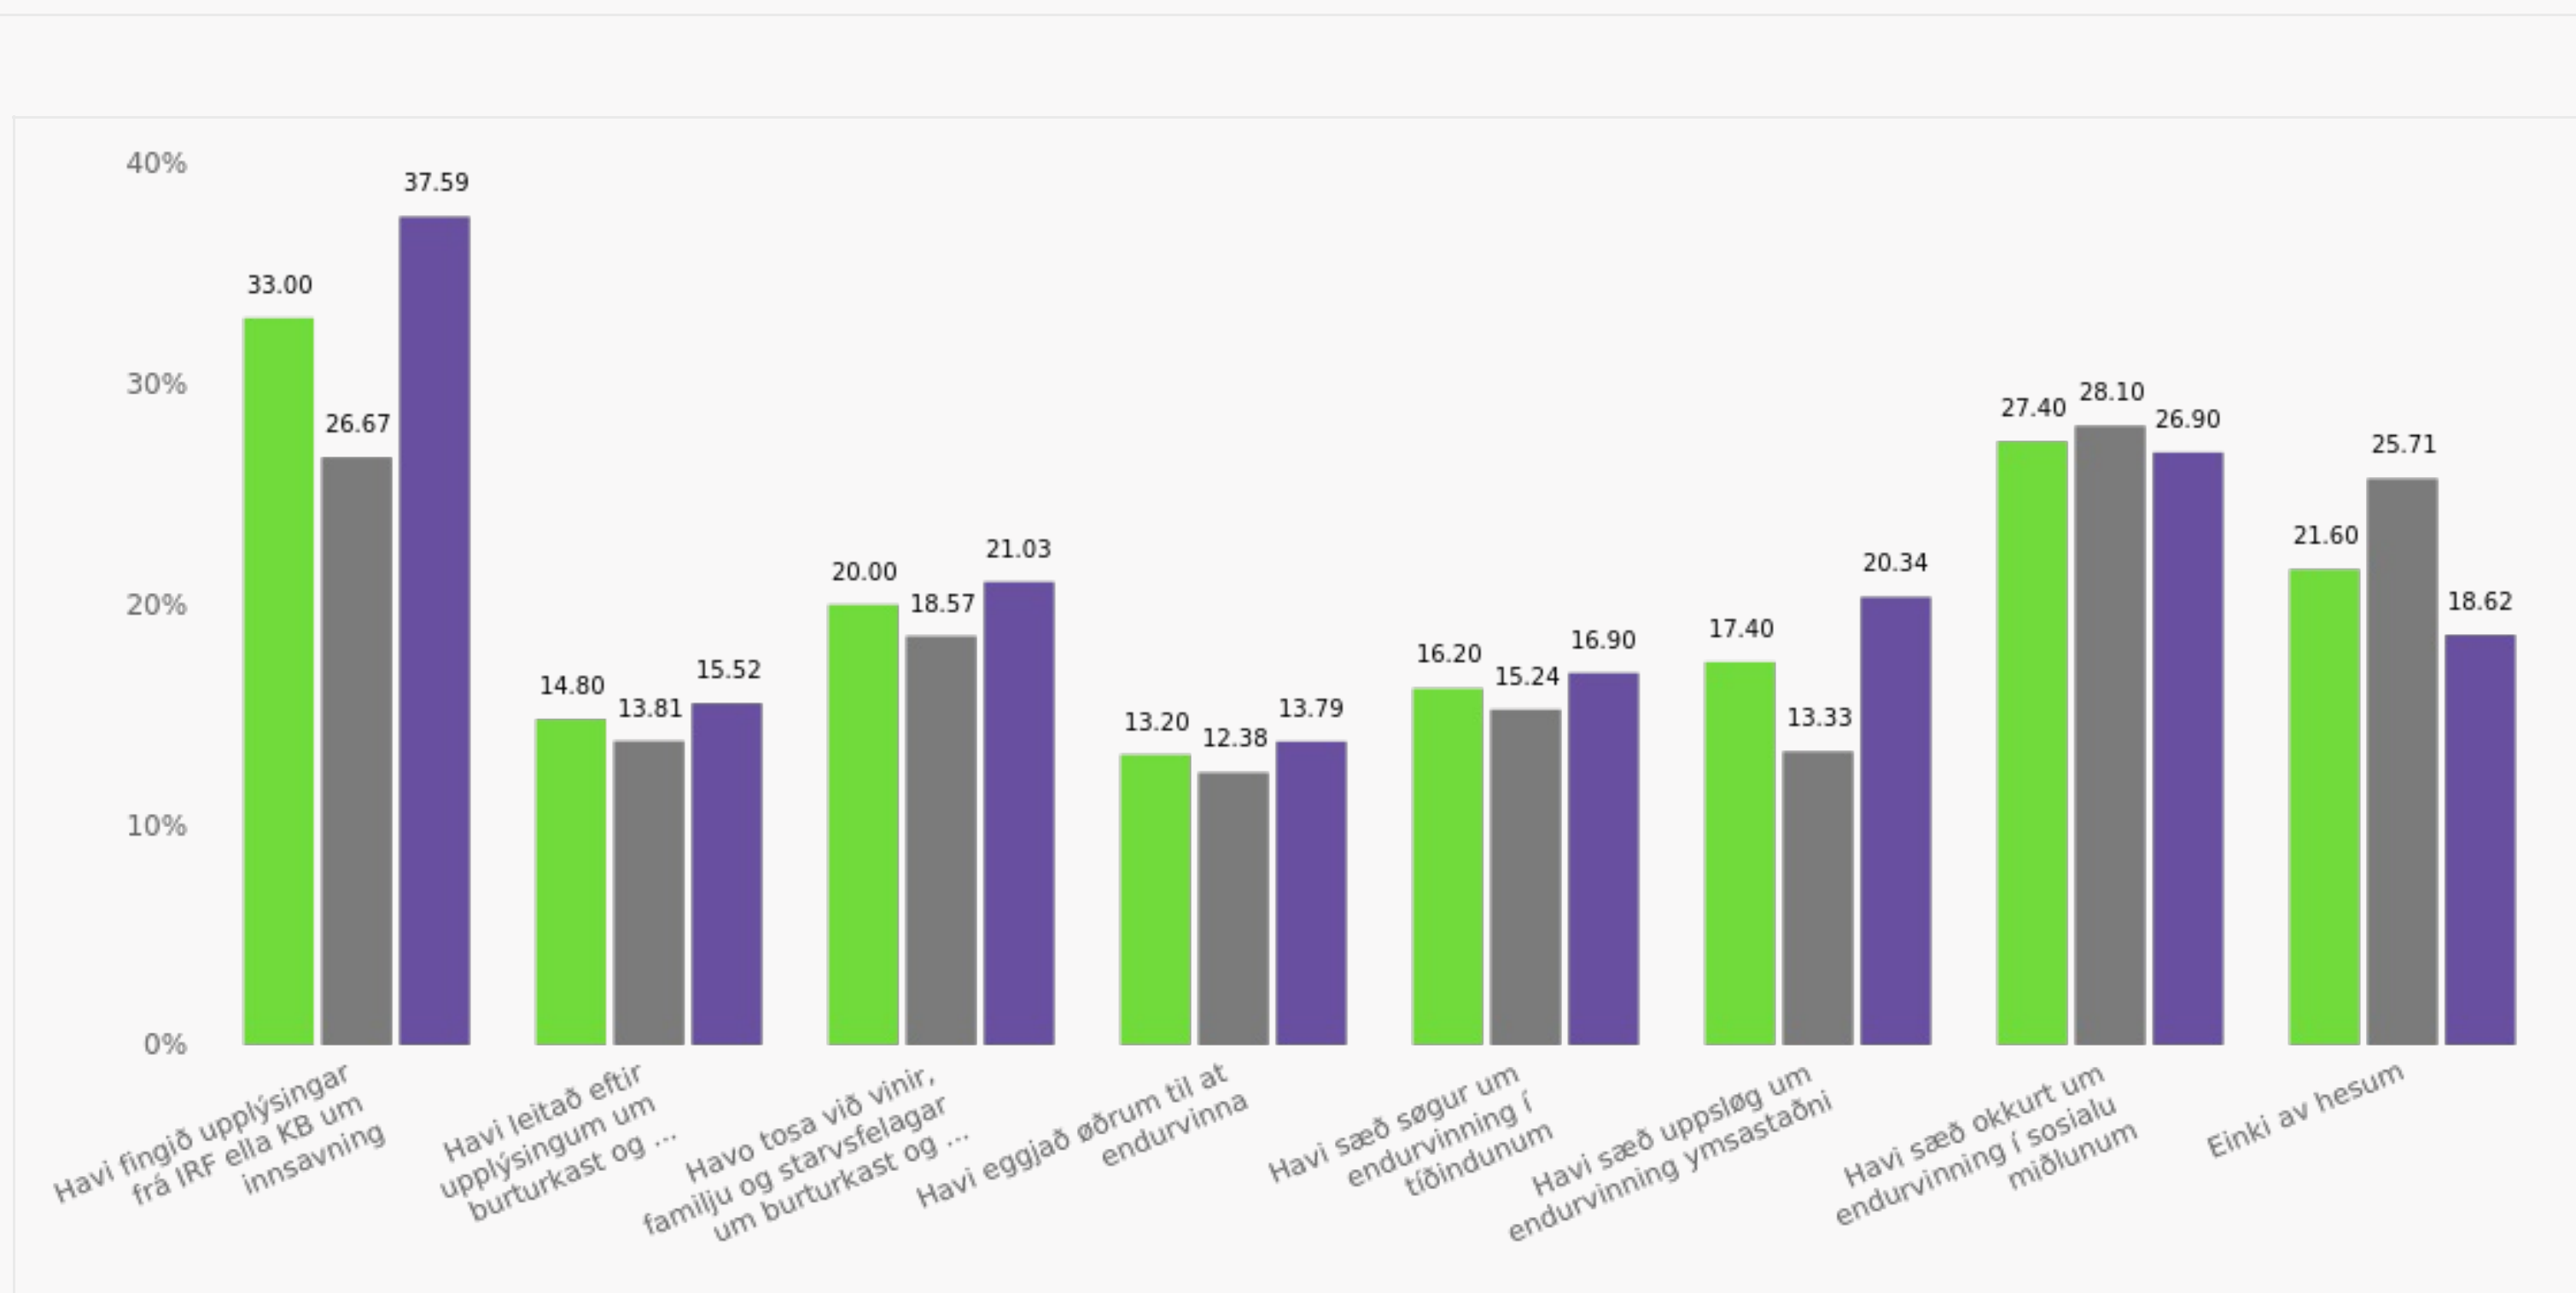

Hvat av hesum passar um teg fyri tað farna árið?

● Everybody (500)

● Tórshav... (210)

● Restin ... (290)

Havi fingið upplýsingar frá IRF ella KB um innsavning

33.00%

26.67%

37.59%

Havi leitað eftir upplýsingum um burturkast og endurvinning (online ella í telefon)

14.80%

13.81%

15.52%

Havo tosa við vinir, familju og starvsfelagar um burturkast og endurvinning

20.00%

18.57%

21.03%

Havi eggjað øðrum til at endurvinna

13.20%

12.38%

13.79%

Havi sæð søgur um endurvinning í tíðindunum

16.20%

15.24%

16.90%

Havi sæð uppsløg um endurvinning ymsastaðni

17.40%

13.33%

20.34%

Havi sæð okkurt um endurvinning í sosialu miðlunum

27.40%

28.10%

26.90%

Einki av hesum

21.60%

25.71%

18.62%